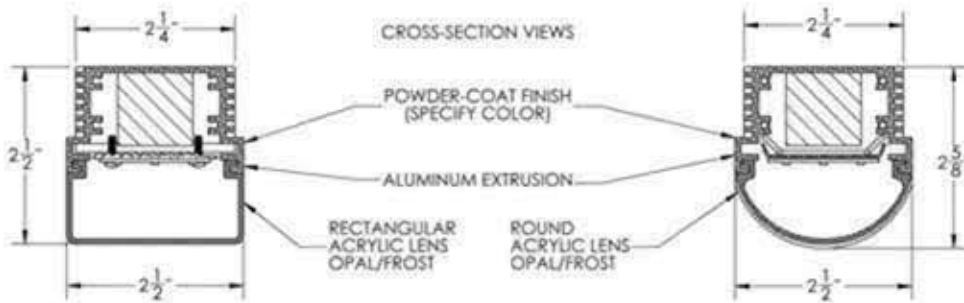

Timo Mini LED

- Lo-Profile Linear LED
- T5/T8 Lamping
- Optional Lumen Packages
- Shure Seal Powder Coat Finish - For Long Lasting Finish
- Wet Location Rated
- Optional Vandal Proof

Applications:

1. Offices • Corridors • Stairwells • Retail • Garage
2. ***Shure Seal Finish***